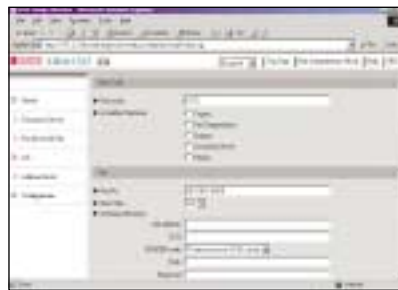

Easily enter fax addresses through Web Image Monitor.

Raising the Bar on Network Printing

The Ricoh Aficio 1515MF provides **Duplex Printing** and out-of-the-box support for today's most prevalent business software applications thanks to standard PCL 5e/6 and optional Adobe PostScript 3. And, we've created a new, user friendly, icon-based print driver software—**RPCS™, Refined Print Command Stream™**—which allows users to output print jobs with just one click of the mouse.